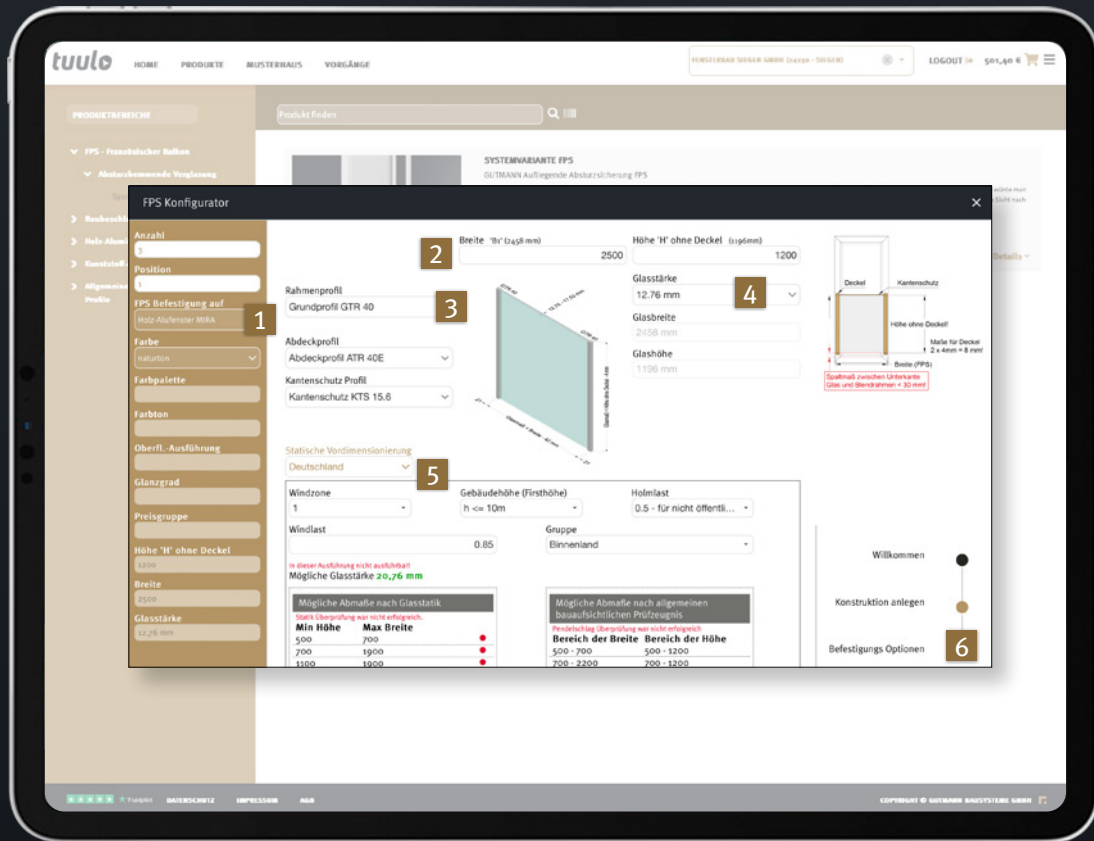

GUTMANN

GUTMANN FPS-I

FRAME-INTEGRATED FALL PREVENTION SYSTEM

**INTEGRATED DESIGN OF
FALL PROTECTION**

*Exclusively
by taulo!*

GUTMANN FPS-I ***Frame-integrated fall prevention system***

GUTMANN's frame-integrated fall prevention system FPS-I was developed as an architecturally sophisticated solution for off-floor French windows and has been tested by the Buildings Inspectorate. Thanks to the system's integrated construction, all unsightly functional hardware is concealed by the aluminium shell. The transparent safety-glass pane is framed top and bottom only with an unobtrusive, filigree system edge protection profile. This innovative product combines transparency and safety in its elegant, timeless design and makes bulky additional safety structures superfluous.

GUTMANN FPS-I

**ALSO AVAILABLE IN
SPECIAL COLOURS**

**UNIFORM APPEARANCE OF THE
ENTIRE FALL PROTECTION SYSTEM**

**EASY
FITTING**

24/7

Order online with tuulo

Thanks to an intelligent configurator, ordering our FPS sets is really easy.

tuulo is a GUTMANN digital tool that allows you to plan and order windows, doors and window sills really fast on your computer or tablet. All you need is your browser window. tuulo provides information about stock levels, delivery times and order status. tuulo not only calculates all orders in accordance with the agreed delivery terms, but can also handle complex configurations such as window sills and edging.

Order with just a few clicks

Tuulo provides a static pre-dimensioning function which makes it easier for customers to fulfil statutory requirements and standards. It is still possible to configure elements with any required dimensions, even if they are not within our approval limits.