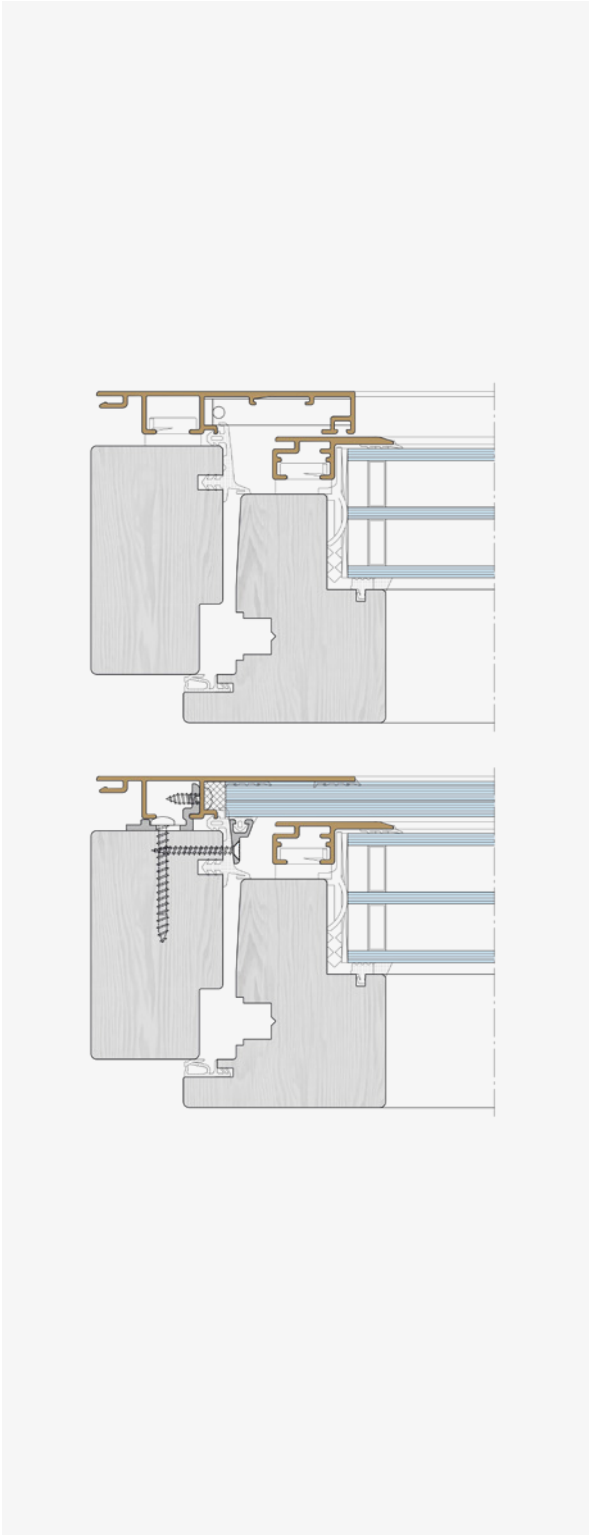

GUTMANN FPS-I