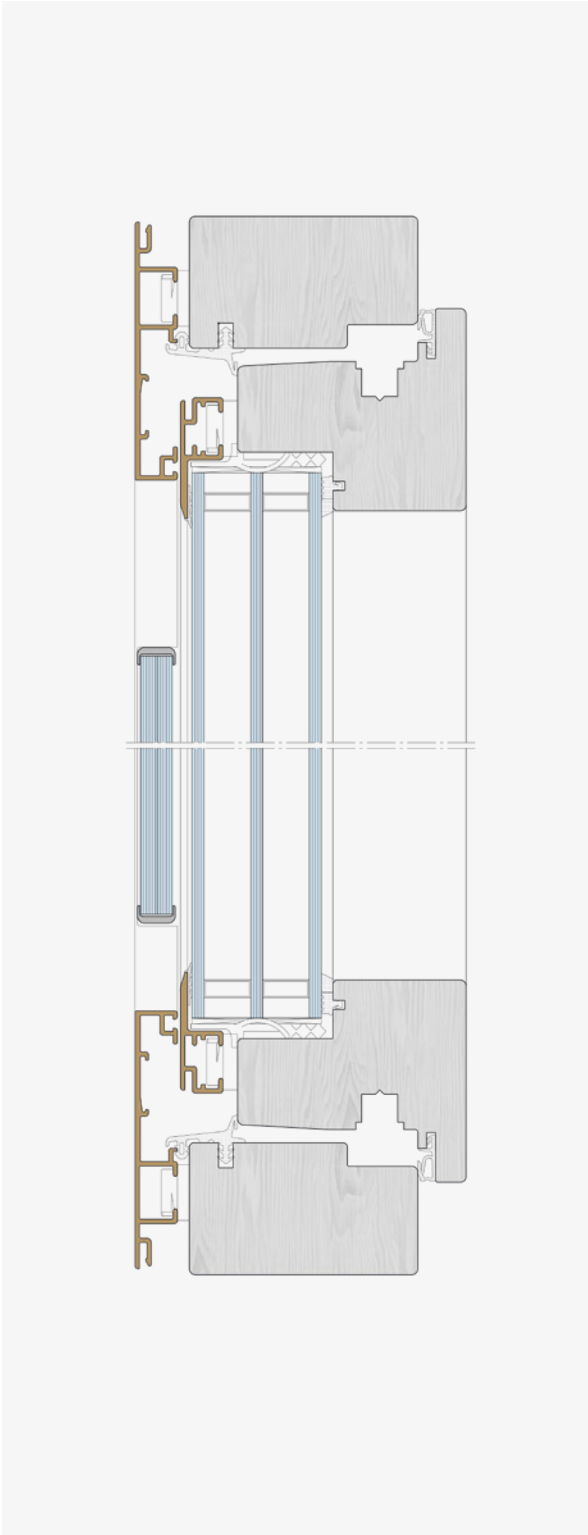

GUTMANN FPS-I